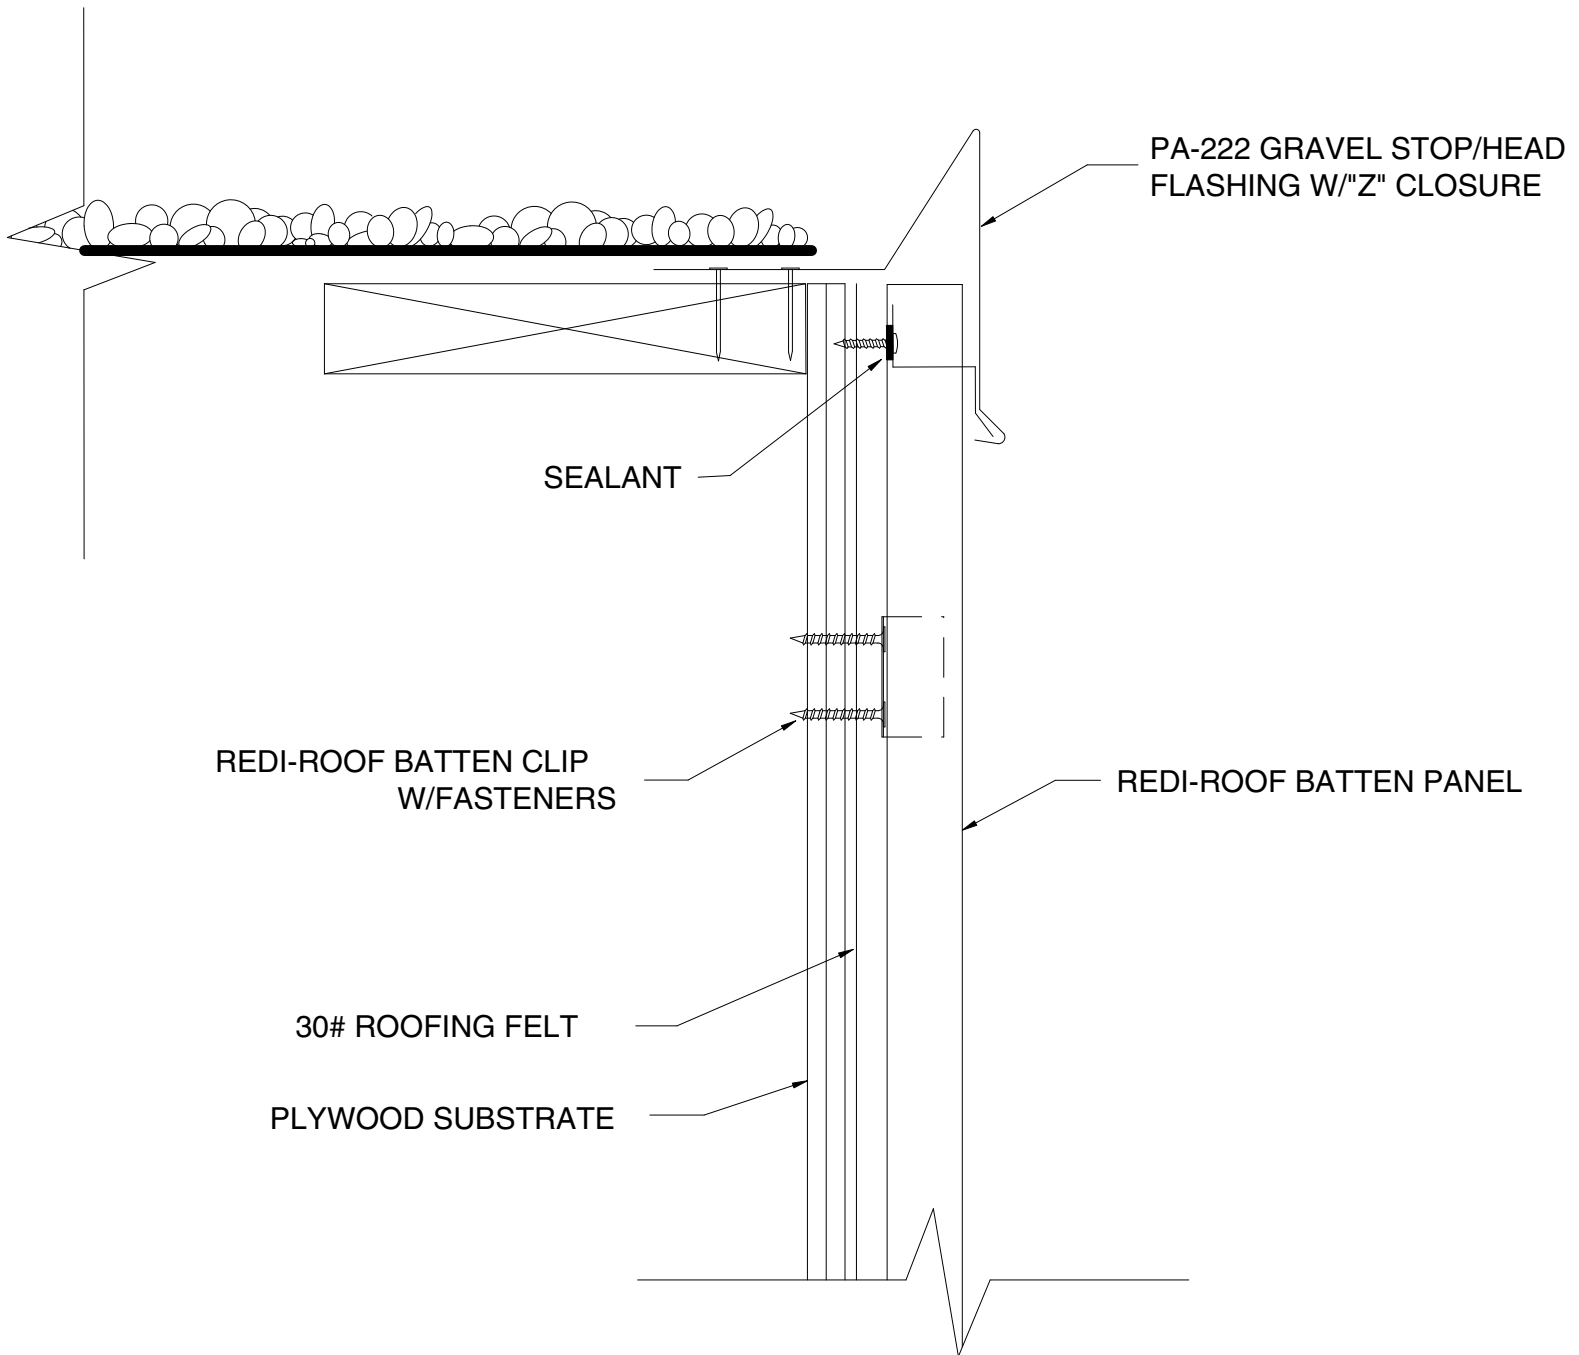

Gravel Stop/Head 222D

Headquarters
 1005 Tonne Road
 Elk Grove Village, IL 60007
 800-PAC-CLAD
 Fax: 800-722-7150 or
 847-956-7968

9060 Junction Drive
 Annapolis Junction,
 MD 20701
 800-344-1400
 Fax: 301-953-7627