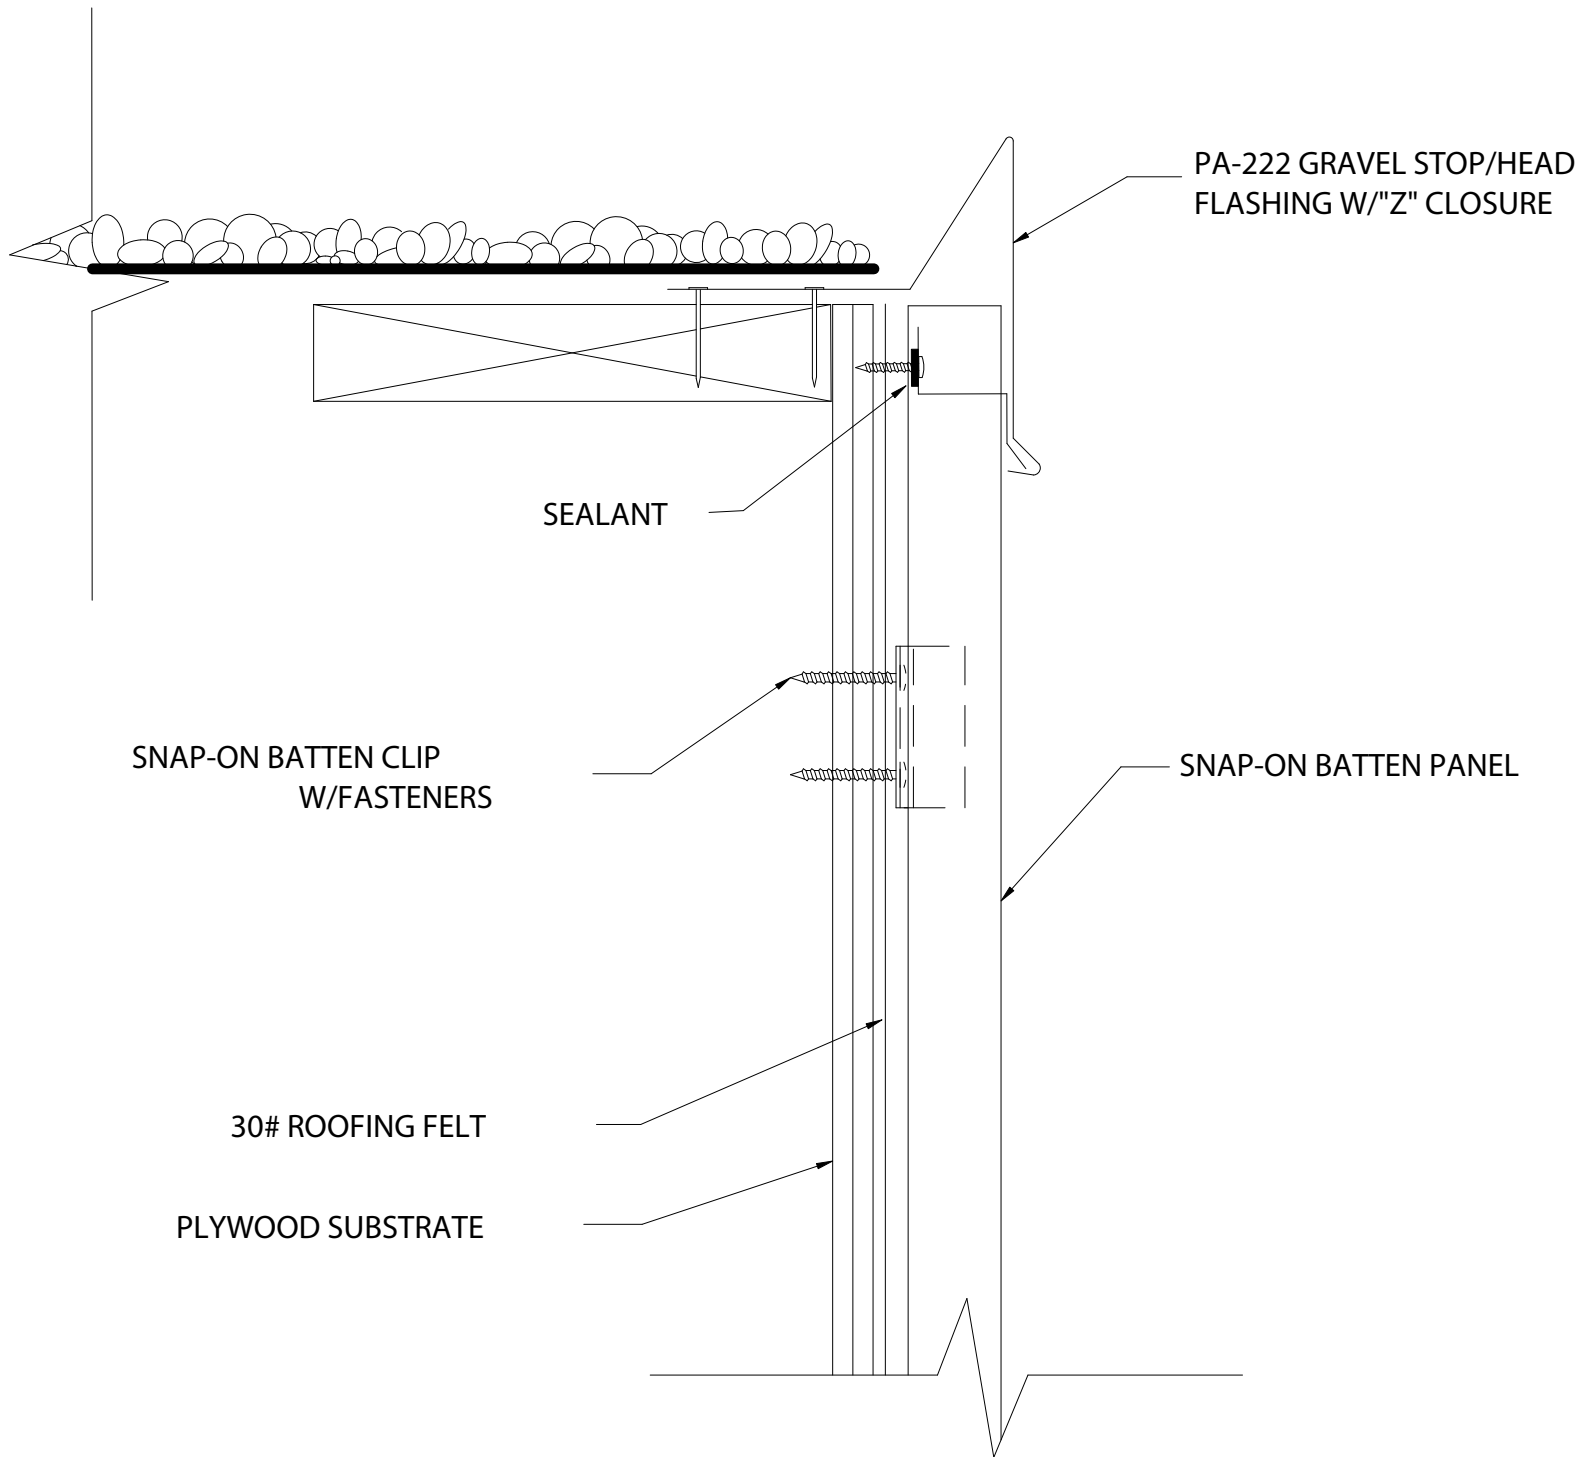

Gravel Stop/Head 222E

Headquarters
 1005 Tonne Road
 Elk Grove Village, IL 60007
 800-PAC-CLAD
 Fax: 800-722-7150 or
 847-956-7968

9060 Junction Drive
 Annapolis Junction,
 MD 20701
 800-344-1400
 Fax: 301-953-7627