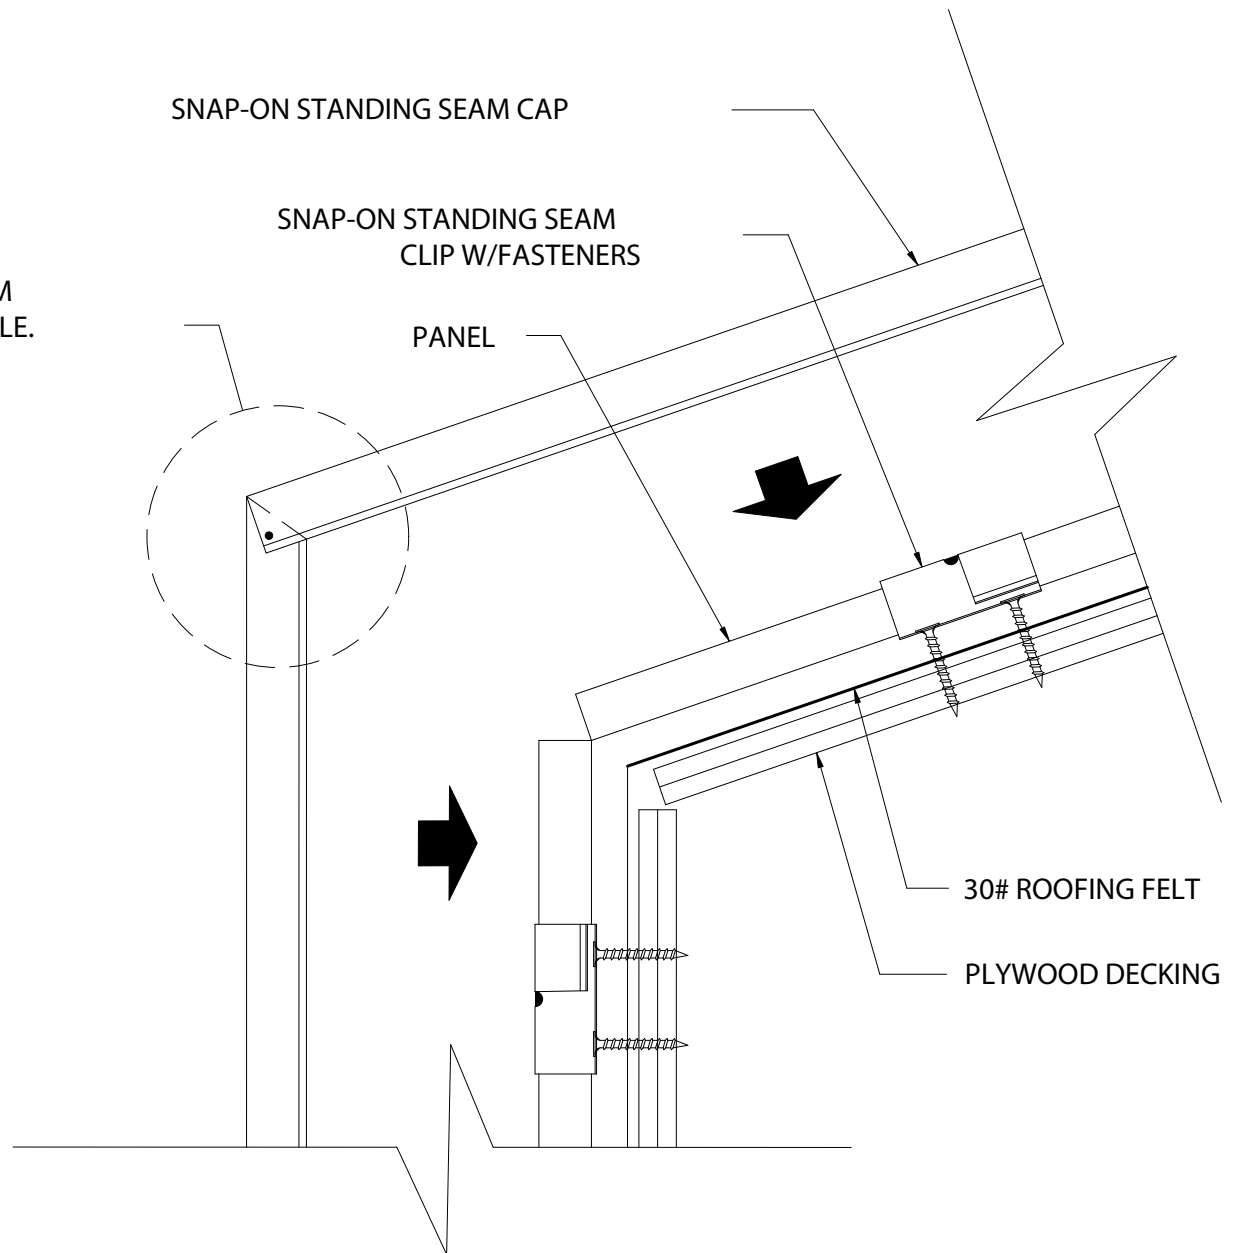

FIELD-NOTCH & BEND SEAM CAP TO APPROPRIATE ANGLE. APPLY SEALANT & SECURE WITH RIVET.

Headquarters
1005 Tonne Road
Elk Grove Village, IL 60007
800-PAC-CLAD
Fax: 800-722-7150 or
847-956-7968

9060 Junction Drive
Annapolis Junction,
MD 20701
800-344-1400
Fax: 301-953-7627